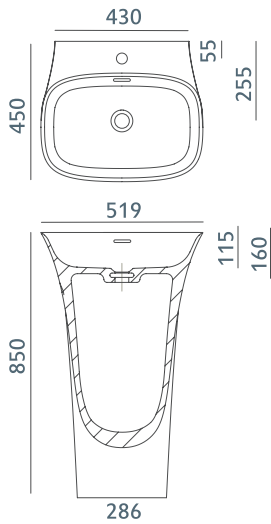

Standard sizes

Levi Totem

1TOTLEV-00

Technical information

Easy cleaning

Antibacterial surface

UV ray-resistant

Precision