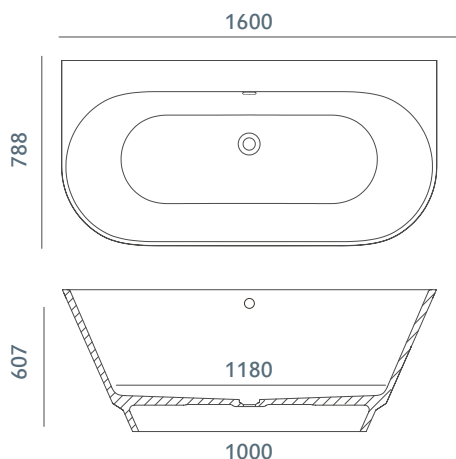

Voss bathtub

1BAVOS-01

Technical information

Easy cleaning

Antibacterial surface

UV ray-resistant

Precision

Versatility