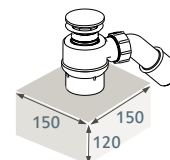

Standard sizes

Voss bathtub

1BAVOS-01

Technical information

Easy cleaning

Antibacterial surface

UV ray-resistant

Precision

Versatility

Silky touch

Durability

Resistant to thermal shock

Tolerance of 0 to +3 mm in the case of basins and totems, and of -10 to +10 mm in the case of bathtubs.
All valves are supplied in a chrome finish.

acquabella