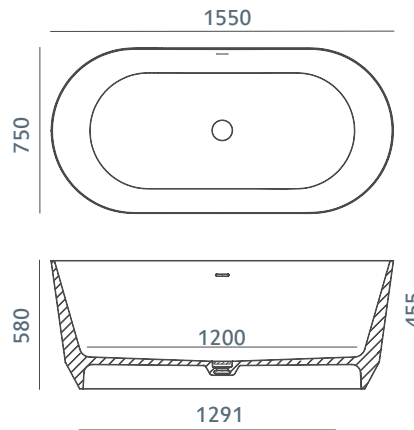

### Standard sizes

Venet bathtub

1BAVEN-00