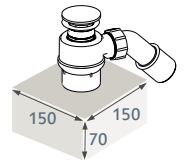

### Standard sizes

Venet bathtub

1BAVEN-00