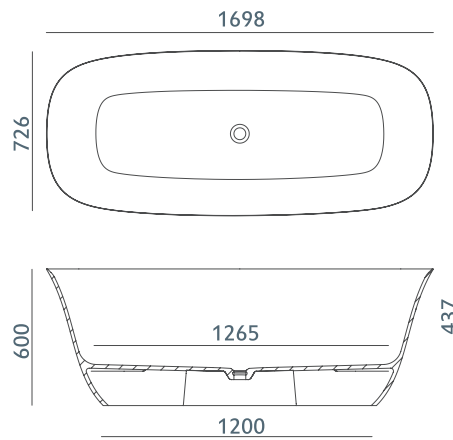

### Accessories included

Click Clack valve

Adjustable legs

### Standard sizes

acquabella

Levi Bathtub

1BALEV-00