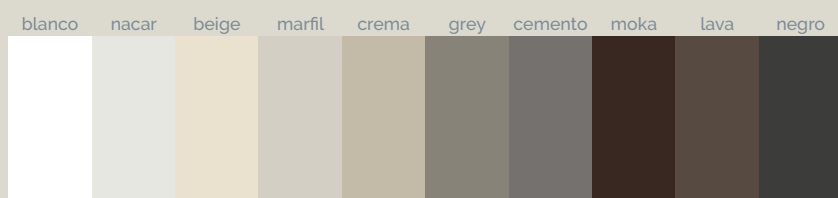

Hera

Standard

Ral / NCS

Naturally Made

Season

Sizes (cm)

Texture

Technical information

ISO 22196:2011
Antibacterial certificate

Easy to cut

Safe cut. Material without silica

Hydrolisis resistant.
0% ortoftal-polyester

Impact resistant