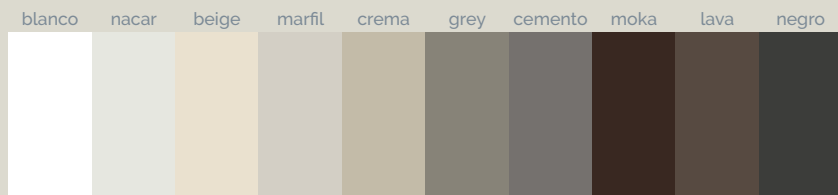

Show 80 Arabba furniture crema

Furniture

Show

Standard

Ral / NCS

Naturally Made

Season

Sizes (cm)

Texture

* White lacquered painted furniture and Akron draw cover of any finish and colour.

Technical information

ISO 22196:2011
Antibacterial certificate

Hydrolysis resistant.
0% ortoftal-polyester

Impact resistant