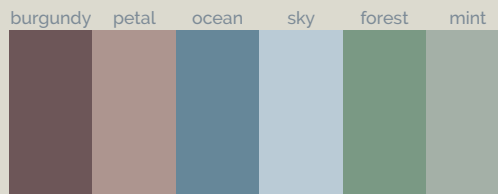

Show 80 Arabba furniture crema

Furniture

Show

Standard

Ral / NCS

Naturally Made

Season

Sizes (cm)

Texture

* White lacquered painted furniture and Akron draw cover of any finish and colour.

Technical information

ISO 22196:2011
Antibacterial certificate

Hydrolysis resistant.
0% ortoftal-polyester

Impact resistant