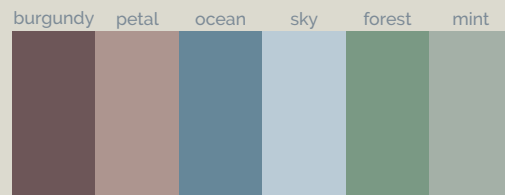

Pannelli Quiz Blanco 250x120 cm · Wandpaneele Quiz blanco 250x120 cm

Quiz

Standard

Ral / NCS

Naturally Made

Season

Misure · Abmessungen (cm)

120 X