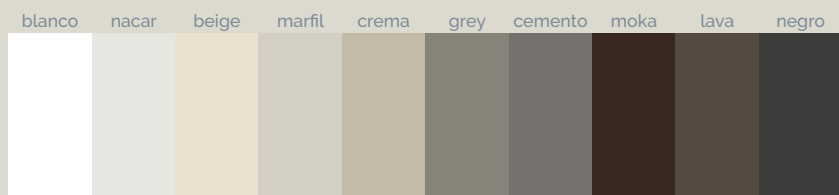

Panel Basic Beton crema 250x120 cm · Panneau Basic Beton crema 250x120 cm

Basic

Standard

Ral / NCS

Naturally Made

Season

Dimensiones · Dimensions (cm)

	A	B
	200	70/80/90/100/120
	220	70/80/90/100/120
	250	70/80/90/100/120