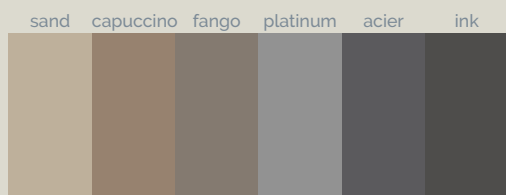

Panel Basic Beton crema 250x120 cm · Panneau Basic Beton crema 250x120 cm

Basic

Standard

Ral / NCS

Naturally Made

Season

Dimensiones · Dimensions (cm)

	A	B
	200	70/80/90/100/120
	220	70/80/90/100/120
	250	70/80/90/100/120