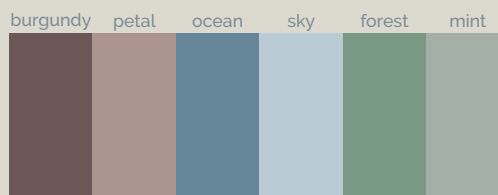

Panel Basic Beton crema 250x120 cm · Panneau Basic Beton crema 250x120 cm

Basic

Standard

Ral / NCS

Naturally Made

Season

Dimensiones · Dimensions (cm)

	A	B
	200	70/80/90/100/120
	220	70/80/90/100/120
	250	70/80/90/100/120