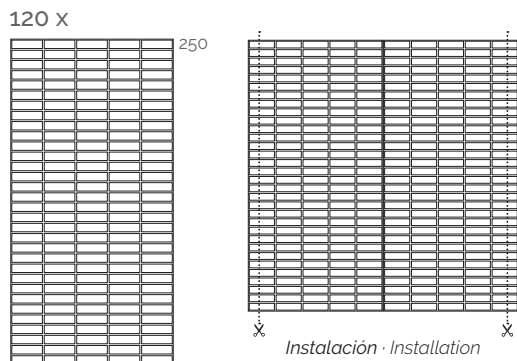

Muretto Loft XL NCS S 4030-Y80R 250x120 cm

Muretto Loft

Standard

Ral / NCS

Naturally Made

Season

Dimensiones · Dimensions (cm)

Textura · Texture