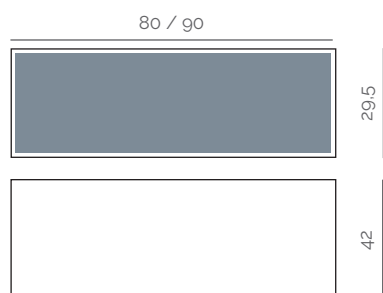

Mueble Show 80 Arabba crema - Meuble Show 80 Arabba crema

Mueble · Meuble

Show

Standard

Ral / NCS

Naturally Made

Season

Dimensiones · Dimensions (cm)