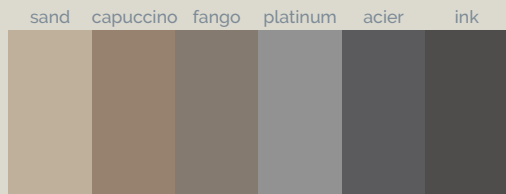

Base Zero

Standard

Ral / NCS

Naturally Made

Season

Dimensions (cm)

70 x

80 x

90 x

100 x

acquabella

Dimensions (cm)

	A	B	C
	100	70/80/90	25
	120	70/80/90/100	25
	140	70/80/90/100	55
	160	70/80/90/100	55
	180	70/80/90/100	55
	200	70/80/90/100	55

	A	B	C
	90	90	45
	100	100	50

Texture

Rebord (cm)