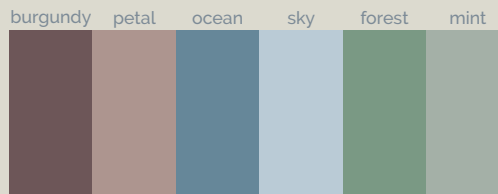

Base Zero

Standard

Ral / NCS

Naturally Made

Season

Dimensions (cm)

70 x

80 x

90 x

100 x

acquabella

Dimensions (cm)

	A	B	C
	100	70/80/90	25
	120	70/80/90/100	25
	140	70/80/90/100	55
	160	70/80/90/100	55
	180	70/80/90/100	55
	200	70/80/90/100	55

	A	B	C
	90	90	45
	100	100	50

Texture

Rebord (cm)