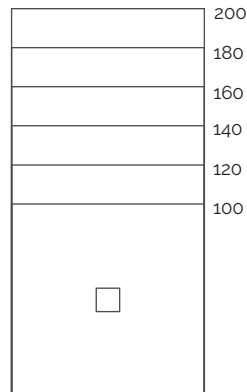

Base Zero

Standard

Ral / NCS

Naturally Made

Season

Dimensions (cm)

70 x

80 x

90 x

100 x

acquabella

Dimensions (cm)

	A	B	C
	100	70/80/90	25
	120	70/80/90/100	25
	140	70/80/90/100	55
	160	70/80/90/100	55
	180	70/80/90/100	55
	200	70/80/90/100	55

	A	B	C
	90	90	45
	100	100	50

Texture

Rebord (cm)