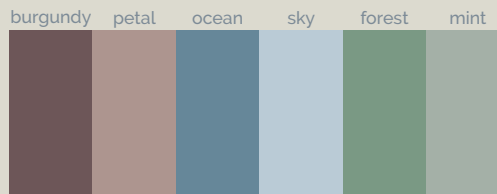

Base Jira Zero negro 200x100 cm

Base Zero

Standard

Ral / NCS

Naturally Made

Season

Dimensiones (cm)

70 x

80 x

90 x

100 x

acquabella

Dimensiones (cm)

A	B	C
100	70/80/90	25
120	70/80/90/100	25
140	70/80/90/100	55
160	70/80/90/100	55
180	70/80/90/100	55
200	70/80/90/100	55

A	B	C
90	90	45
100	100	50

Textura