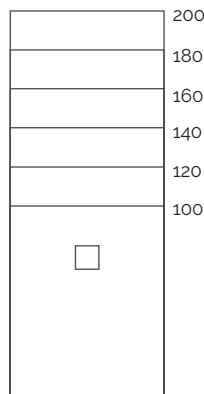

Base Jira Zero negro 200x100 cm

Base Zero

Standard

Ral / NCS

Naturally Made

Season

Dimensiones (cm)

70 x

80 x

90 x

100 x

acquabella

Dimensiones (cm)

A	B	C
100	70/80/90	25
120	70/80/90/100	25
140	70/80/90/100	55
160	70/80/90/100	55
180	70/80/90/100	55
200	70/80/90/100	55

A	B	C
90	90	45
100	100	50

Textura