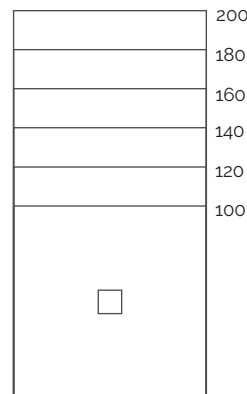

Base Jira Zero negro 200x100 cm

Base Zero

Standard

Ral / NCS

Naturally Made

Season

Dimensiones (cm)

70 x

80 x

90 x

100 x

acquabella

Dimensiones (cm)

A	B	C
100	70/80/90	25
120	70/80/90/100	25
140	70/80/90/100	55
160	70/80/90/100	55
180	70/80/90/100	55
200	70/80/90/100	55

A	B	C
90	90	45
100	100	50

Textura