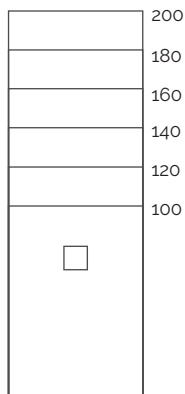

Base Jira Zero negro 200x100 cm

Base Zero

Standard

Ral / NCS

Naturally Made

Season

Dimensiones (cm)

70 x

80 x

90 x

100 x

acquabella

Dimensiones (cm)

A	B	C
100	70/80/90	25
120	70/80/90/100	25
140	70/80/90/100	55
160	70/80/90/100	55
180	70/80/90/100	55
200	70/80/90/100	55

A	B	C
90	90	45
100	100	50

Textura