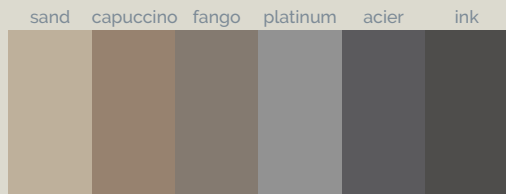

Base Jira Zero negro 200x100 cm

Base Zero

Standard

Ral / NCS

Naturally Made

Season

Dimensiones (cm)

70 x

80 x

90 x

100 x

acquabella

Dimensiones (cm)

A	B	C
100	70/80/90	25
120	70/80/90/100	25
140	70/80/90/100	55
160	70/80/90/100	55
180	70/80/90/100	55
200	70/80/90/100	55

A	B	C
90	90	45
100	100	50

Textura