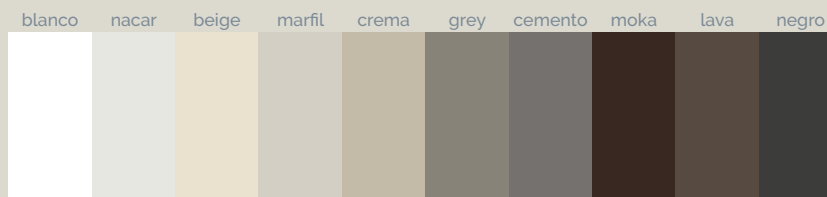

Base Jira Zero negro 200x100 cm

Base Zero

Standard

Ral / NCS

Naturally Made

Season

Dimensiones (cm)

70 x

80 x

90 x

100 x

acquabella

Dimensiones (cm)

A	B	C
100	70/80/90	25
120	70/80/90/100	25
140	70/80/90/100	55
160	70/80/90/100	55
180	70/80/90/100	55
200	70/80/90/100	55

A	B	C
90	90	45
100	100	50

Textura