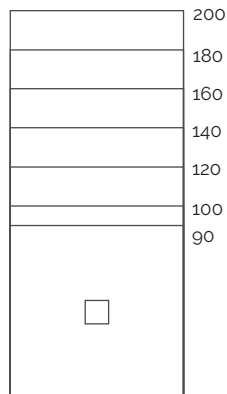

Base Jira Zero negro 200x100 cm

Base Zero

Standard

Ral / NCS

Naturally Made

Season

Dimensiones (cm)

70 x

80 x

90 x

100 x

acquabella

Dimensiones (cm)

A	B	C
100	70/80/90	25
120	70/80/90/100	25
140	70/80/90/100	55
160	70/80/90/100	55
180	70/80/90/100	55
200	70/80/90/100	55

A	B	C
90	90	45
100	100	50

Textura