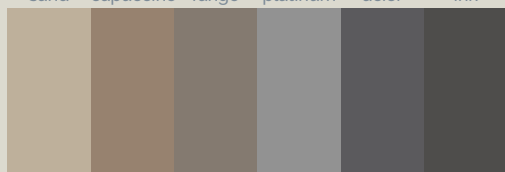

Arq Zero blanco 200x100 cm

Arq Zero

Standard

blanco nacar beige marfil crema grey cemento moka lava negro

Ral / NCS

Naturally Made

sand capuccino fango platinum acier ink

Season

burgundy petal ocean sky forest mint

Dimensiones (cm)

70 x

80 x

90 x

100 x

acquabella

Dimensiones (cm)