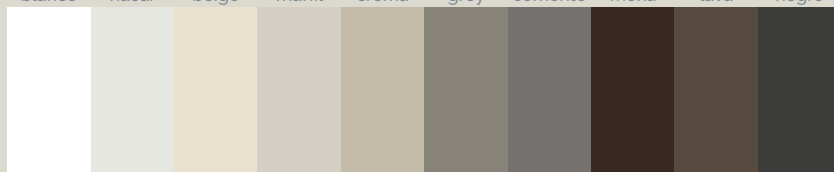

Arq Zero blanco 200x100 cm

Arq Zero

Standard

blanco nacar beige marfil crema grey cemento moka lava negro

Ral / NCS

Naturally Made

sand capuccino fango platinum acier ink

Season

burgundy petal ocean sky forest mint

Dimensiones (cm)

70 x

80 x

90 x

100 x

acquabella

Dimensiones (cm)