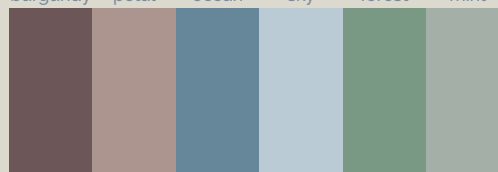

Arq Zero blanco 200x100 cm

Arq Zero

Standard

blanco nacar beige marfil crema grey cemento moka lava negro

Ral / NCS

Naturally Made

sand capuccino fango platinum acier ink

Season

burgundy petal ocean sky forest mint

Dimensiones (cm)

70 x

80 x

90 x

100 x

acquabella

Dimensiones (cm)